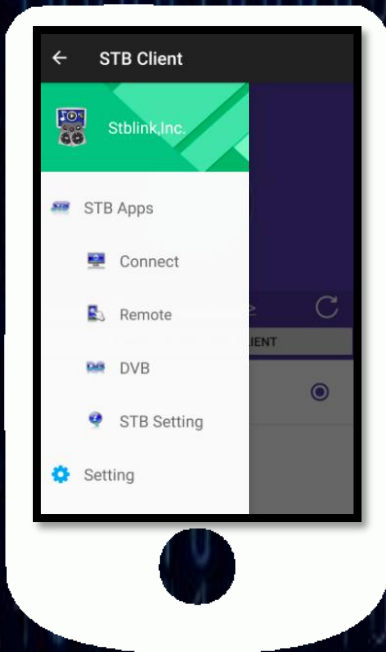

Mobile Sharing

Guarda la TV sul Telefono