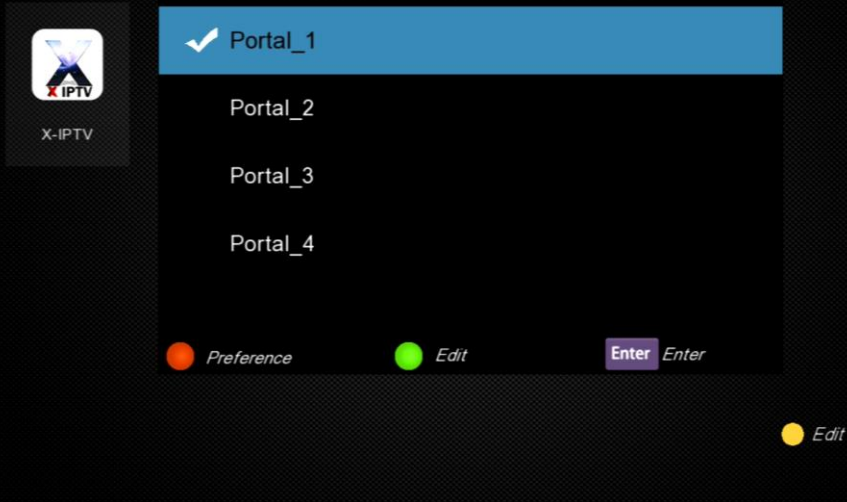

Interfaccia IPTV